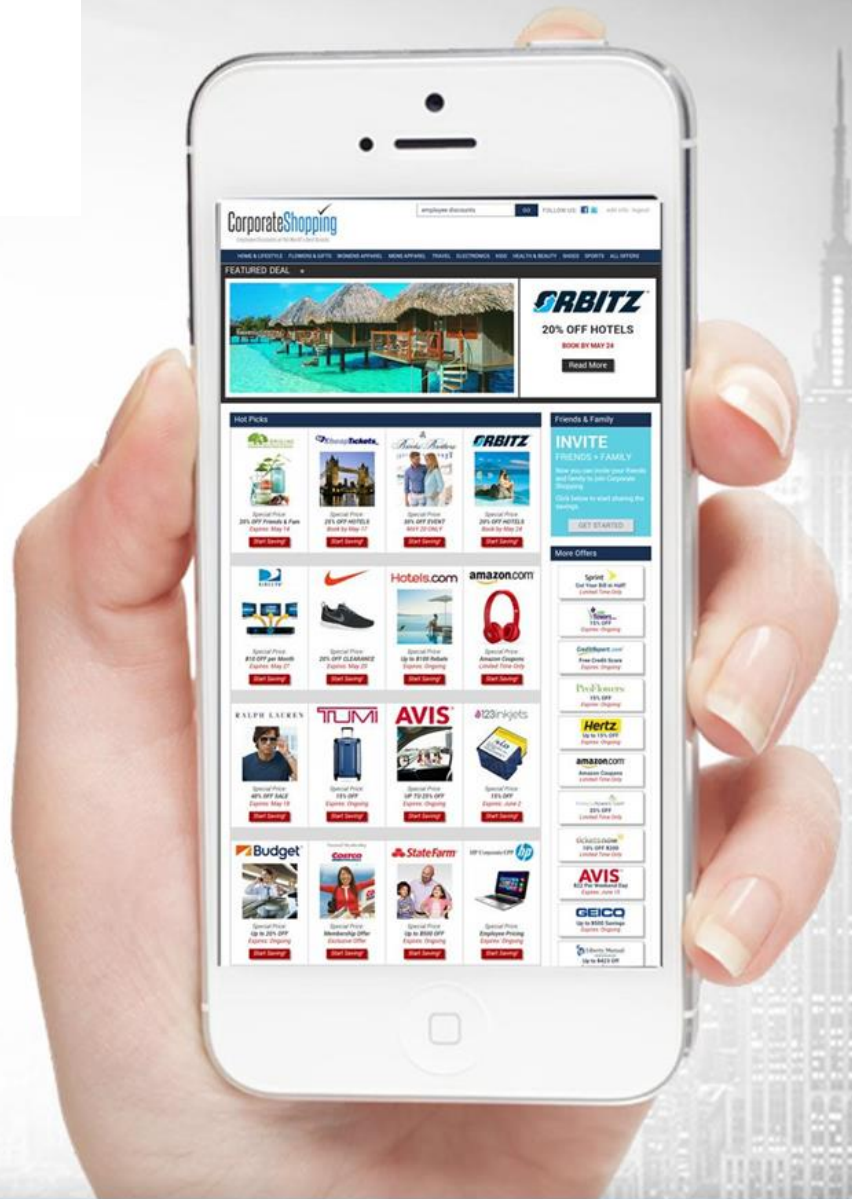

Hertz

PRIVATE EMPLOYEE DISCOUNTS

Simply log in from your computer,
tablet or smartphone.

Hertz

HERTZ Car Rental:

Enjoy UP TO 25% OFF at Hertz. Click on the link below and enter **CDP#: 1742729**.

Click on the link below for instant access.

WEBSITE:

<https://link.hertz.com/link.html?id=33431&LinkType=HZLK&target=special-offers/corporateshopping>